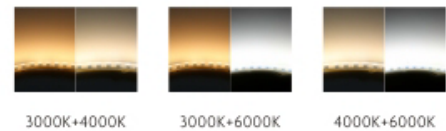

Twin Color Series

Flexible led strip

FOCUS ON LED STRIP LIGHTING

- HIGH CRI LED
- COLOR CONSISTENCY
- HIGH EFFICACY
- COLOR PURITY

3528 Twin

120LEDs/m 9.6w/m

Nano cased	silicone dropped	silicone cased	silicone poured	silicone enclosed
IP20/IP62	IP65	IP66	IP67	IP68

Low Decay	Long Lifespan >35000 hrs	3 YEAR
-----------	-----------------------------	--------

Part No.	LED/m	Volt(DC)	CRI (Ra)	W/WW(K)	Power ± 5%	lm/m ± 5%	IPXX
LC120-N3528-TW-24-IP20	120	24V	80-95	6500 3500 5500 2700 4500 2400	9.6W/M	830/728	IP20
LC120-W3528-TW-24-IP65						784/693	IP65
LC120-W3528-TW-24-IP66						802/721	IP66
LC120-W3528-TW-24-IP67						784/693	IP67
LC120-W3528-TW-24-IP68						780/684	IP68